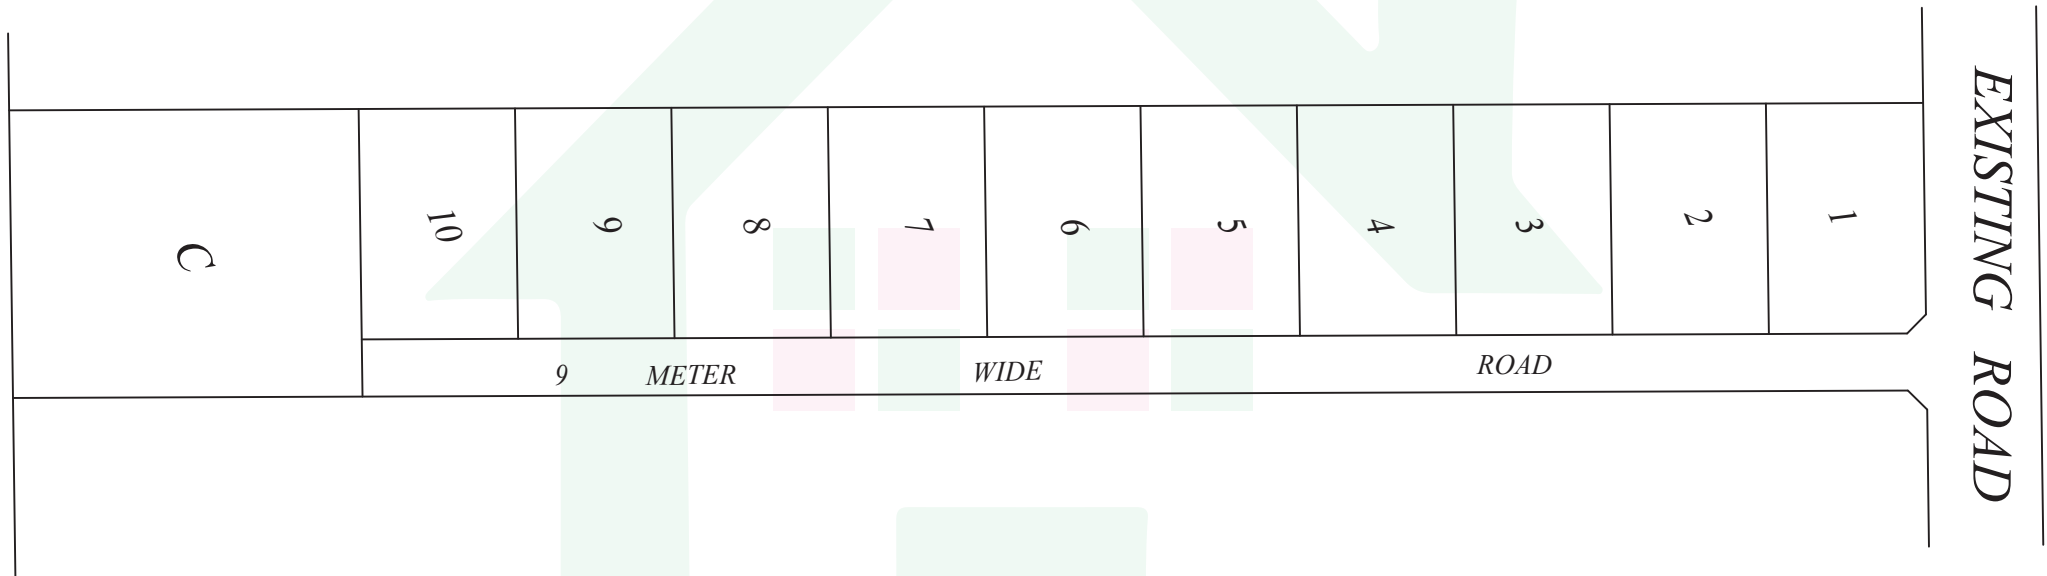

# JUJA

PHASE 60 PLOTS

CASH PRICE:

**1.350M**

INSTALMENT

PRICE:

**1.395M**